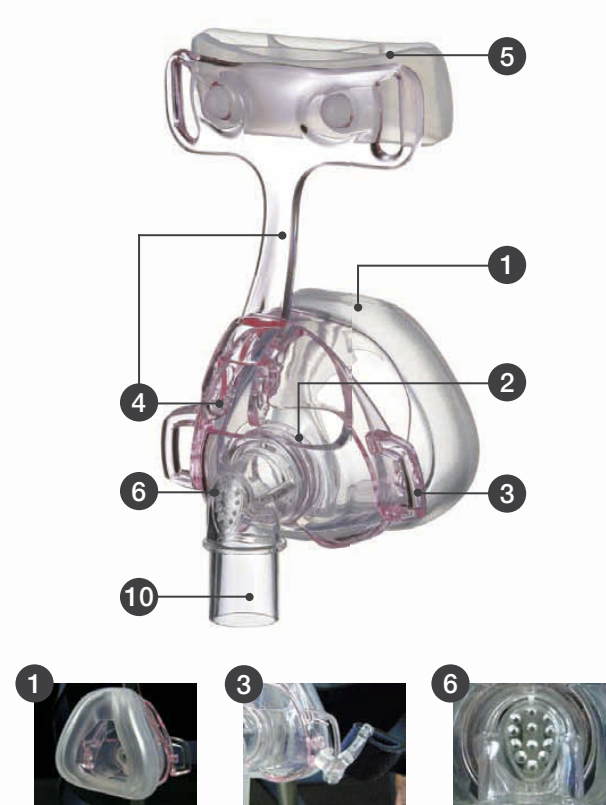

Cirri Comfort Mini

Cirri Comfort Mini Nose Mask (XS)

Cirri Comfort Mini Nose Mask (XXS)

Masks

Order Numbers

X-Large XL	-	-	00003462	-	-	-	-	-
Large L	00003435	00003437	00003438	00003439	00003488	00003485	00003491	-
Medium M	00003434	00003436	00003442	-	00003487	00003484	00003490	00003499
Small S	00003440	00003441	00003461	-	00003486	00003483	00003489	-
X-Small (XS)	-	-	-	-	00003497	-	-	-
Petite (XXS)	-	-	-	-	00003498	-	-	-
Mask / Size	CPAP Nose Mask	CPAP Full Face Mask	NIPPV Full Face Mask	NIPPV Full Face Mask autoclavable	Cirri Comfort (Mini) Nose Mask	Cirri Comfort Full Face Mask	Cirri Comfort Full Face Mask NIPPV	Nasal Pillow 4 in 1
	Standard				Cirri Comfort			Pillow

Pillow

Nasal Pillow

Masks

- 1 Cushion for excellent seal and seat
- 2 Easy attachment and detachment of the cushion
- 3 Quick release
- 4 One-handed adjustment of forehead support
- 5 Pleasant, non-slip forehead cushion
- 6 Silent exhalation valve
- 7 Prongs set of 4 different sizes
- 8 360° rotational elbow
- 9 Socket joints for greater freedom of movement
- 10 Socket joint 15/22 mm

Standard

CPAP Nose Mask

CPAP Full Face Mask

NIPPV Full Face Mask

Standard Masks

- 1 Cushion for excellent seal and seat
- 2 Easy attachment and detachment of the cushion
- 3 Quick release
- 4 Pleasant, non-slip forehead cushion
- 5 Silent exhalation valve
- 6 Connection port
- 7 360° rotational elbow
- 8 Safety valve
- 9 Socket joints for greater freedom of movement

Cirri Comfort

Cirri Comfort Nose Mask

Cirri Comfort Full Face Mask

Cirri Comfort Full Face Mask NIPPV

Cirri Comfort Masks

- 1 Cushion for excellent seal and seat
- 2 Easy attachment and detachment of the cushion
- 3 Quick release
- 4 One-handed adjustment of forehead support
- 5 Pleasant, non-slip forehead cushion
- 6 Silent exhalation valve
- 7 Connection port
- 8 360° rotational elbow
- 9 Socket joints for greater freedom of movement