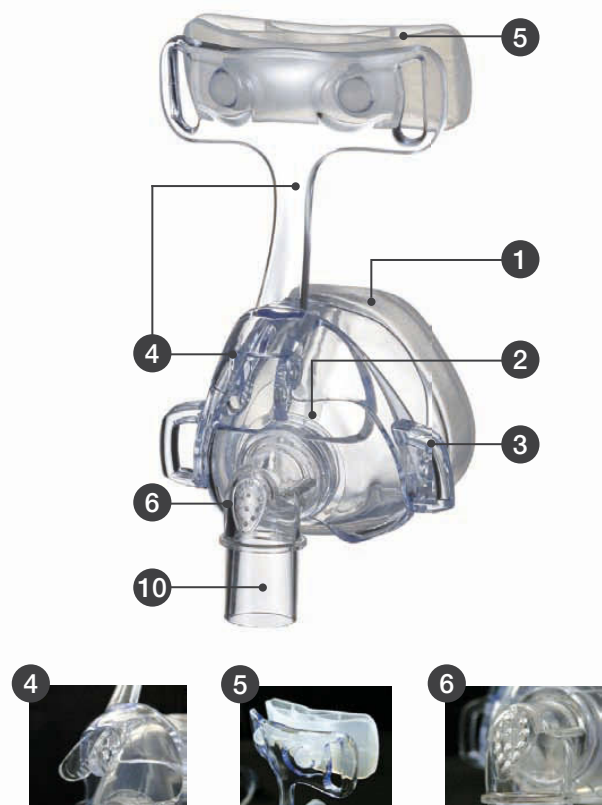

Cirri Comfort Mini

Cirri Comfort Mini Nose Mask (XS)

Cirri Comfort Mini Nose Mask (XXS)

Masks

Order Numbers

X-Large XL	-	-	00003462	-	-	-	-	-
Large L	00003435	00003437	00003438	00003439	00003488	00003485	00003491	-
Medium M	00003434	00003436	00003442	-	00003487	00003484	00003490	00003499
Small S	00003440	00003441	00003461	-	00003486	00003483	00003489	-
X-Small (XS)	-	-	-	-	00003497	-	-	-
Petite (XXS)	-	-	-	-	00003498	-	-	-
Mask / Size	CPAP Nose Mask	CPAP Full Face Mask	NIPPV Full Face Mask	NIPPV Full Face Mask autoclavable	Cirri Comfort (Mini) Nose Mask	Cirri Comfort Full Face Mask	Cirri Comfort Full Face Mask NIPPV	Nasal Pillow 4 in 1
	Standard				Cirri Comfort			Pillow

Pillow

Nasal Pillow

Masks

- 1 Cushion for excellent seal and seat
- 2 Easy attachment and detachment of the cushion
- 3 Quick release
- 4 One-handed adjustment of forehead support
- 5 Pleasant, non-slip forehead cushion
- 6 Silent exhalation valve
- 7 Prongs set of 4 different sizes
- 8 360° rotational elbow
- 9 Socket joints for greater freedom of movement
- 10 Socket joint 15/22 mm

Standard

CPAP Nose Mask

CPAP Full Face Mask

NIPPV Full Face Mask

Standard Masks

- 1 Cushion for excellent seal and seat
- 2 Easy attachment and detachment of the cushion
- 3 Quick release
- 4 Pleasant, non-slip forehead cushion
- 5 Silent exhalation valve
- 6 Connection port
- 7 360° rotational elbow
- 8 Safety valve
- 9 Socket joints for greater freedom of movement

Cirri Comfort

Cirri Comfort Nose Mask

Cirri Comfort Full Face Mask

Cirri Comfort Full Face Mask NIPPV

Cirri Comfort Masks

- 1 Cushion for excellent seal and seat
- 2 Easy attachment and detachment of the cushion
- 3 Quick release
- 4 One-handed adjustment of forehead support
- 5 Pleasant, non-slip forehead cushion
- 6 Silent exhalation valve
- 7 Connection port
- 8 360° rotational elbow
- 9 Socket joints for greater freedom of movement