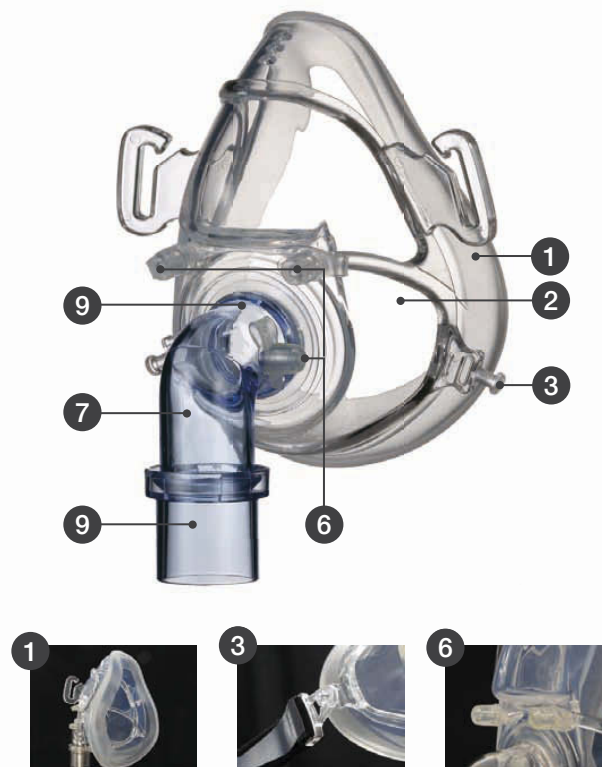

Pillow

Nasal Pillow

Masks

- 1 Cushion for excellent seal and seat
- 2 Easy attachment and detachment of the cushion
- 3 Quick release
- 4 One-handed adjustment of forehead support
- 5 Pleasant, non-slip forehead cushion
- 6 Silent exhalation valve
- 7 Prongs set of 4 different sizes
- 8 360° rotational elbow
- 9 Socket joints for greater freedom of movement
- 10 Socket joint 15/22 mm

Due to the low weight and good skin compatibility, these masks offer a great comfort. They are anatomically shaped to perfectly fit any face. The masks modular system results in easy disassembling and cleaning as well as simple replacement of all silicone components.

Standard

CPAP Nose Mask

CPAP Full Face Mask

NIPPV Full Face Mask

Standard Masks

- 1 Cushion for excellent seal and seat
- 2 Easy attachment and detachment of the cushion
- 3 Quick release
- 4 Pleasant, non-slip forehead cushion
- 5 Silent exhalation valve
- 6 Connection port
- 7 360° rotational elbow
- 8 Safety valve
- 9 Socket joints for greater freedom of movement

Cirri Comfort

Cirri Comfort Nose Mask

Cirri Comfort Full Face Mask

Cirri Comfort Full Face Mask NIPPV

Cirri Comfort Masks

- 1 Cushion for excellent seal and seat
- 2 Easy attachment and detachment of the cushion
- 3 Quick release
- 4 One-handed adjustment of forehead support
- 5 Pleasant, non-slip forehead cushion
- 6 Silent exhalation valve
- 7 Connection port
- 8 360° rotational elbow
- 9 Socket joints for greater freedom of movement