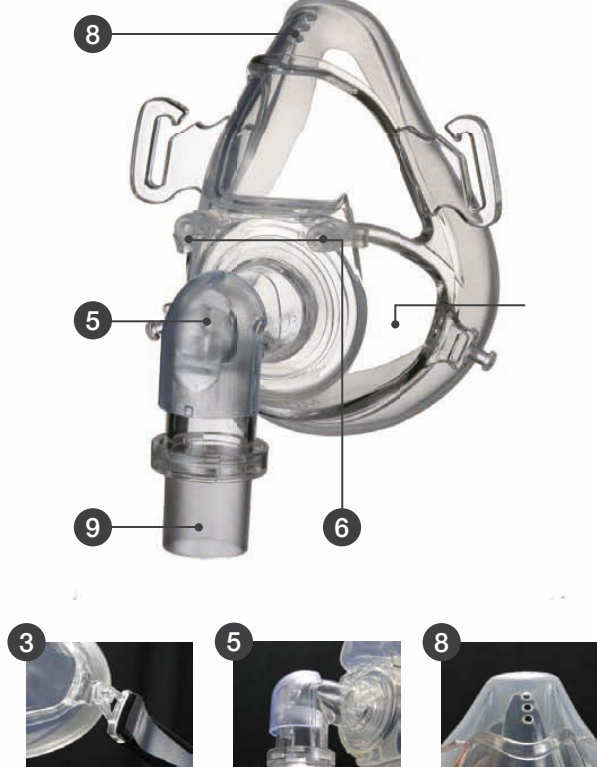

Pillow

Nasal Pillow

Masks

- 1 Cushion for excellent seal and seat
- 2 Easy attachment and detachment of the cushion
- 3 Quick release
- 4 One-handed adjustment of forehead support
- 5 Pleasant, non-slip forehead cushion
- 6 Silent exhalation valve
- 7 Prongs set of 4 different sizes
- 8 360° rotational elbow
- 9 Socket joints for greater freedom of movement
- 10 Socket joint 15/22 mm

Due to the low weight and good skin compatibility, these masks offer a great comfort. They are anatomically shaped to perfectly fit any face. The masks modular system results in easy disassembling and cleaning as well as simple replacement of all silicone components.

Standard

CPAP Nose Mask

CPAP Full Face Mask

NIPPV Full Face Mask

Standard Masks

- 1 Cushion for excellent seal and seat
- 2 Easy attachment and detachment of the cushion
- 3 Quick release
- 4 Pleasant, non-slip forehead cushion
- 5 Silent exhalation valve
- 6 Connection port
- 7 360° rotational elbow
- 8 Safety valve
- 9 Socket joints for greater freedom of movement

Cirri Comfort

Cirri Comfort Nose Mask

Cirri Comfort Full Face Mask

Cirri Comfort Full Face Mask NIPPV

Cirri Comfort Masks

- 1 Cushion for excellent seal and seat
- 2 Easy attachment and detachment of the cushion
- 3 Quick release
- 4 One-handed adjustment of forehead support
- 5 Pleasant, non-slip forehead cushion
- 6 Silent exhalation valve
- 7 Connection port
- 8 360° rotational elbow
- 9 Socket joints for greater freedom of movement