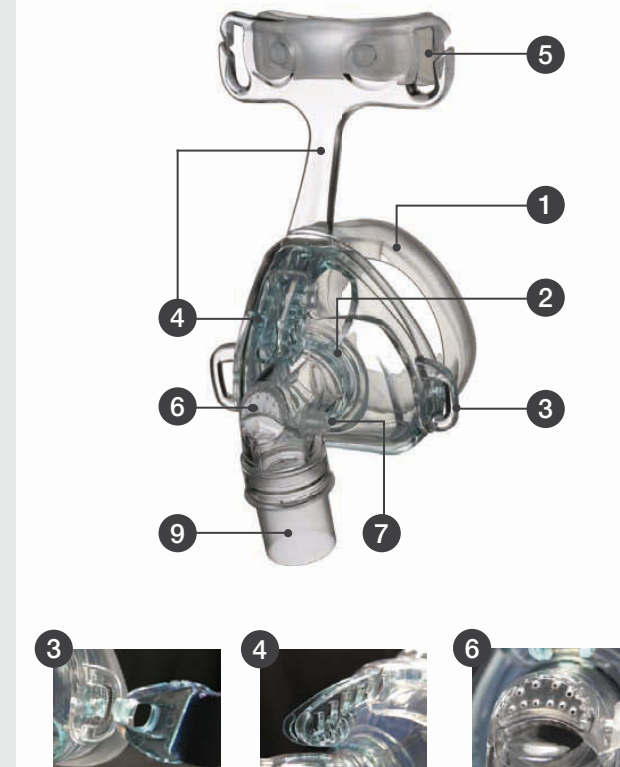

Due to the low weight and good skin compatibility, these masks offer a great comfort. They are anatomically shaped to perfectly fit any face. The masks modular system results in easy disassembling and cleaning as well as simple replacement of all silicone components.

Standard

CPAP Nose Mask

CPAP Full Face Mask

NIPPV Full Face Mask

Standard Masks

- 1 Cushion for excellent seal and seat
- 2 Easy attachment and detachment of the cushion
- 3 Quick release
- 4 Pleasant, non-slip forehead cushion
- 5 Silent exhalation valve
- 6 Connection port
- 7 360° rotational elbow
- 8 Safety valve
- 9 Socket joints for greater freedom of movement

Cirri Comfort

Cirri Comfort Nose Mask

Cirri Comfort Full Face Mask

Cirri Comfort Full Face Mask NIPPV

Cirri Comfort Masks

- 1 Cushion for excellent seal and seat
- 2 Easy attachment and detachment of the cushion
- 3 Quick release
- 4 One-handed adjustment of forehead support
- 5 Pleasant, non-slip forehead cushion
- 6 Silent exhalation valve
- 7 Connection port
- 8 360° rotational elbow
- 9 Socket joints for greater freedom of movement