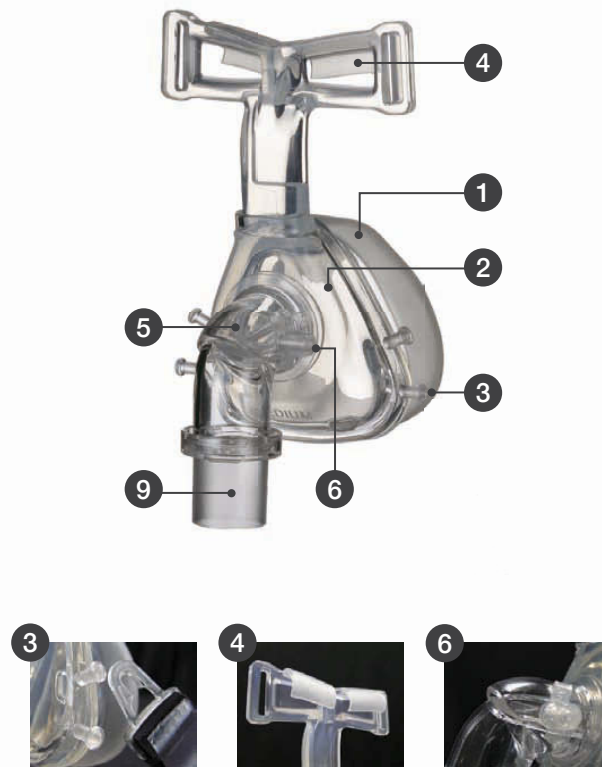

Pillow

Nasal Pillow

Masks

- 1 Cushion for excellent seal and seat
- 2 Easy attachment and detachment of the cushion
- 3 Quick release
- 4 One-handed adjustment of forehead support
- 5 Pleasant, non-slip forehead cushion
- 6 Silent exhalation valve
- 7 Prongs set of 4 different sizes
- 8 360° rotational elbow
- 9 Socket joints for greater freedom of movement
- 10 Socket joint 15/22 mm

Due to the low weight and good skin compatibility, these masks offer a great comfort. They are anatomically shaped to perfectly fit any face. The masks modular system results in easy disassembling and cleaning as well as simple replacement of all silicone components.

Standard

CPAP Nose Mask

CPAP Full Face Mask

NIPPV Full Face Mask

Standard Masks

- 1 Cushion for excellent seal and seat
- 2 Easy attachment and detachment of the cushion
- 3 Quick release
- 4 Pleasant, non-slip forehead cushion
- 5 Silent exhalation valve
- 6 Connection port
- 7 360° rotational elbow
- 8 Safety valve
- 9 Socket joints for greater freedom of movement

Cirri Comfort

Cirri Comfort Nose Mask

Cirri Comfort Full Face Mask

Cirri Comfort Full Face Mask NIPPV

Cirri Comfort Masks

- 1 Cushion for excellent seal and seat
- 2 Easy attachment and detachment of the cushion
- 3 Quick release
- 4 One-handed adjustment of forehead support
- 5 Pleasant, non-slip forehead cushion
- 6 Silent exhalation valve
- 7 Connection port
- 8 360° rotational elbow
- 9 Socket joints for greater freedom of movement