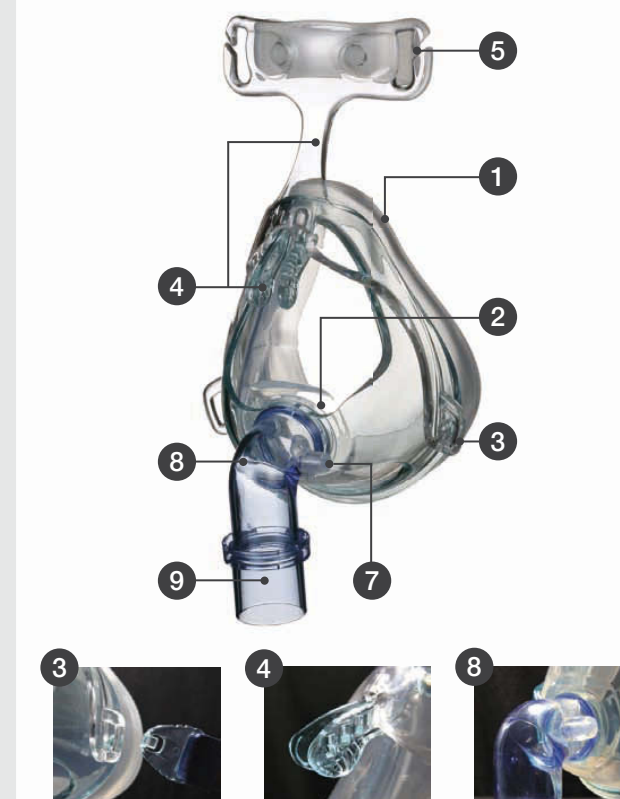

Pillow

Nasal Pillow

Masks

- 1 Cushion for excellent seal and seat
- 2 Easy attachment and detachment of the cushion
- 3 Quick release
- 4 One-handed adjustment of forehead support
- 5 Pleasant, non-slip forehead cushion
- 6 Silent exhalation valve
- 7 Prongs set of 4 different sizes
- 8 360° rotational elbow
- 9 Socket joints for greater freedom of movement
- 10 Socket joint 15/22 mm

Standard

CPAP Nose Mask

CPAP Full Face Mask

NIPPV Full Face Mask

Standard Masks

- 1 Cushion for excellent seal and seat
- 2 Easy attachment and detachment of the cushion
- 3 Quick release
- 4 Pleasant, non-slip forehead cushion
- 5 Silent exhalation valve
- 6 Connection port
- 7 360° rotational elbow
- 8 Safety valve
- 9 Socket joints for greater freedom of movement

Cirri Comfort

Cirri Comfort Nose Mask

Cirri Comfort Full Face Mask

Cirri Comfort Full Face Mask NIPPV

Cirri Comfort Masks

- 1 Cushion for excellent seal and seat
- 2 Easy attachment and detachment of the cushion
- 3 Quick release
- 4 One-handed adjustment of forehead support
- 5 Pleasant, non-slip forehead cushion
- 6 Silent exhalation valve
- 7 Connection port
- 8 360° rotational elbow
- 9 Socket joints for greater freedom of movement