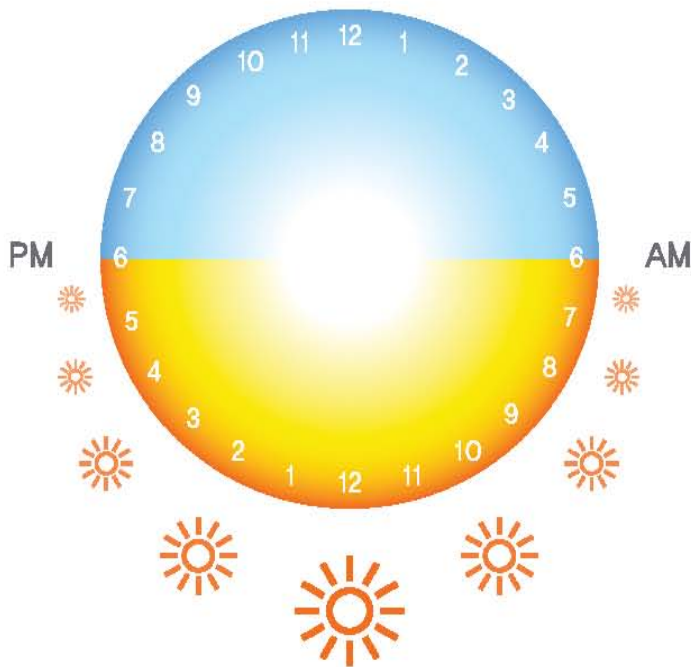

Novaluce performs various day lights based on Feelite system of Feelux.
For further information of Feelite system, see (About us) section of this catalog.

Benefits

- Feelite system
- Maximum safety
- Luxurious and futuristic design
- Easy operation: plug & play
- Long bulb life: average 30,000 hr
- User-friendly functions: melody alarm etc.

Features

- Non-flammable plastic body
- Ballast shut down if lamp is broken
- Intelligent lighting control with LCD display
- Everlasting CCFL bulb
- Auto cycle: light intensity & color temperature

Ratings

1) Frequency range: 50/60 Hz
2) Voltage: 100~240V
3) Power consumption: 25W
4) Illuminance: 400 ~2000 lx
5) Operation temperature: 5~40°
6) Lamp color temp.: 2400~7000K
7) Lamp life: 30,000 hr